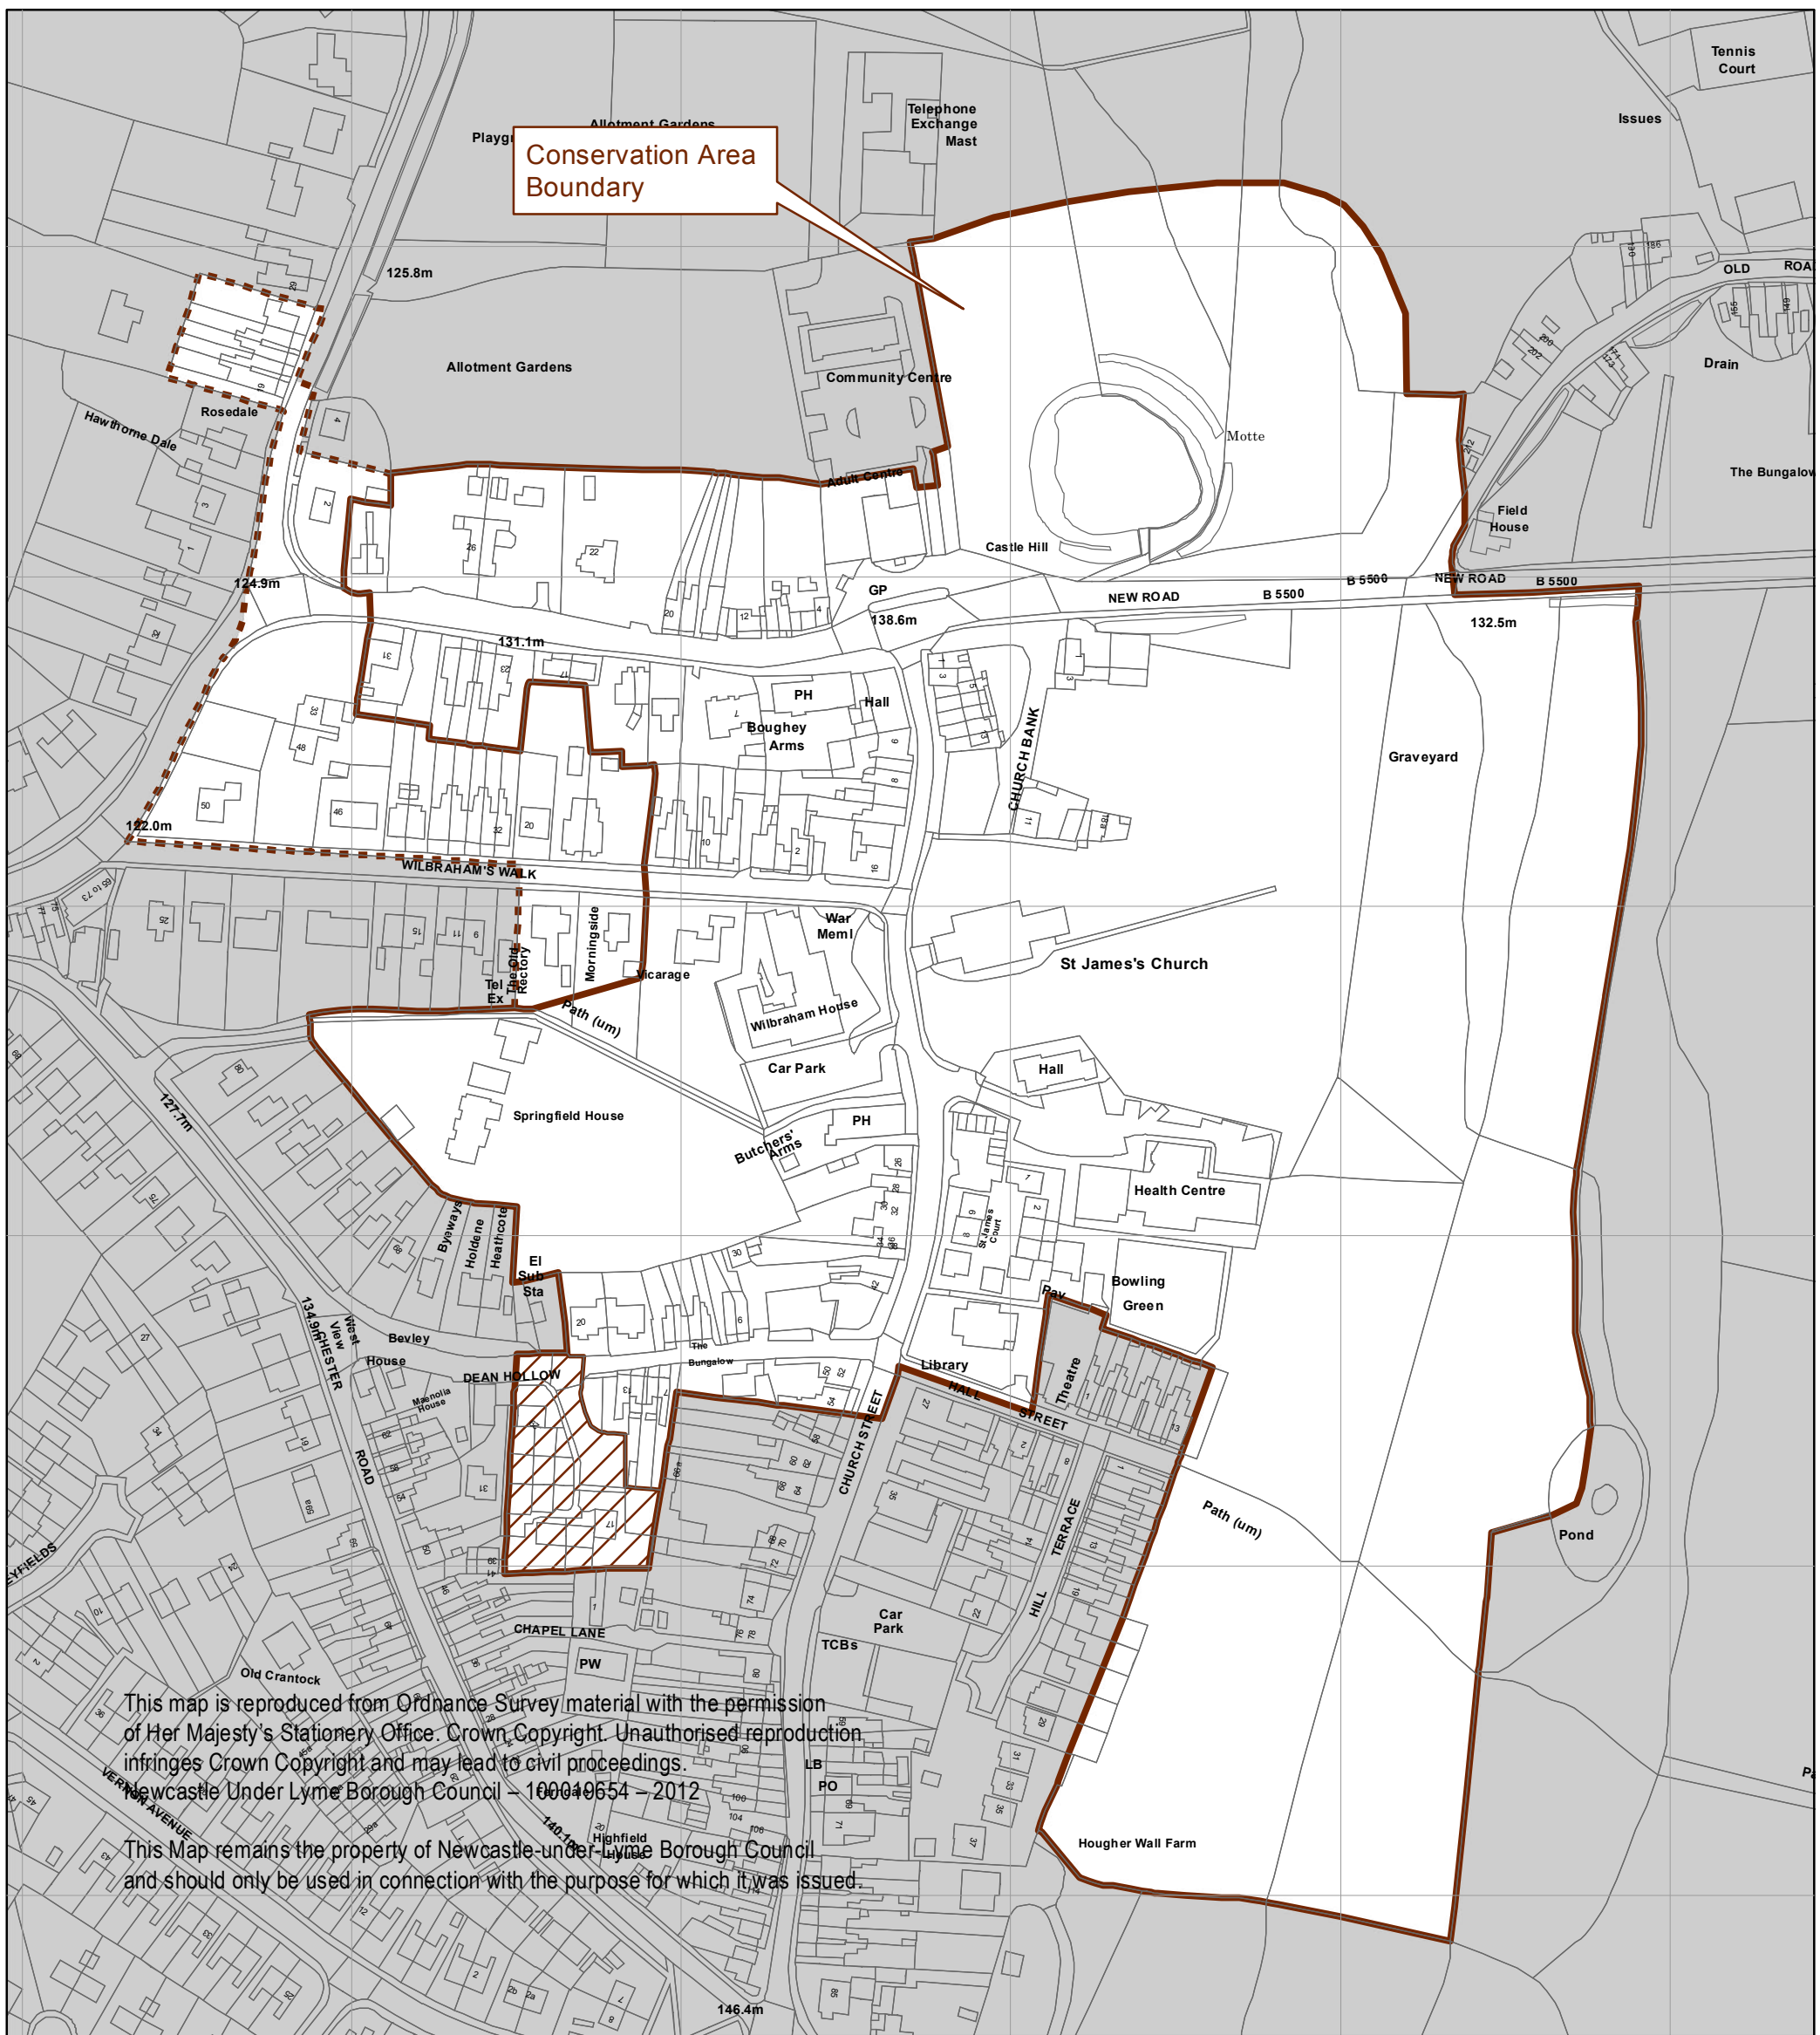

Conservation Area Boundary

This map is reproduced from Ordnance Survey material with the permission of Her Majesty's Stationery Office. Crown Copyright. Unauthorised reproduction infringes Crown Copyright and may lead to civil proceedings. Newcastle Under Lyme Borough Council – 100049654 – 2012

This Map remains the property of Newcastle Under Lyme Borough Council and should only be used in connection with the purpose for which it was issued.

Audley Conservation Area Proposals Map

Key

-  Conservation Area boundary
-  proposed extension to CA boundary
-  proposed deleted CA area

1:2,000
at print size A3